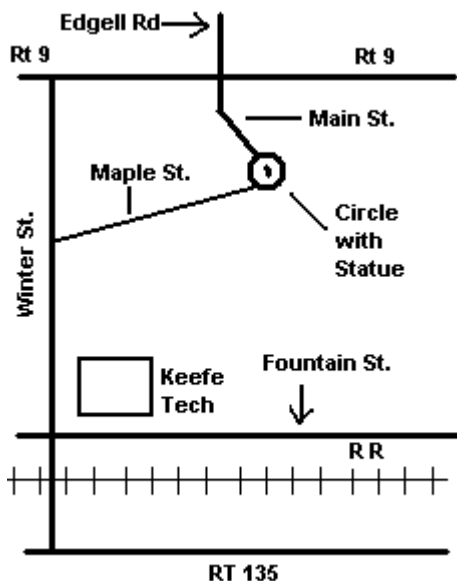

### Directions

KEEFE TECH SCHOOL ([keefetech.org](http://keefetech.org))

750 WINTER ST Framingham, MA

Take the FRAMINGHAM CENTRE/STATE COLLEGE exit off Rt.9, then SOUTH on MAIN St.(0.2 mile) to the circle with the statue.Turn right on Maple St.(first exit from circle).Follow Maple St.(0.7 mile) to the end and turn left onto Winter St. School parking lot is 1.2 miles on the left. Keefe is also accessible from Rt 135. Take the bridge over the R R tracks at Winter St. Cross Fountain St. and continue on Winter St. The School Parking lot is on the right ( 0.1 mile).