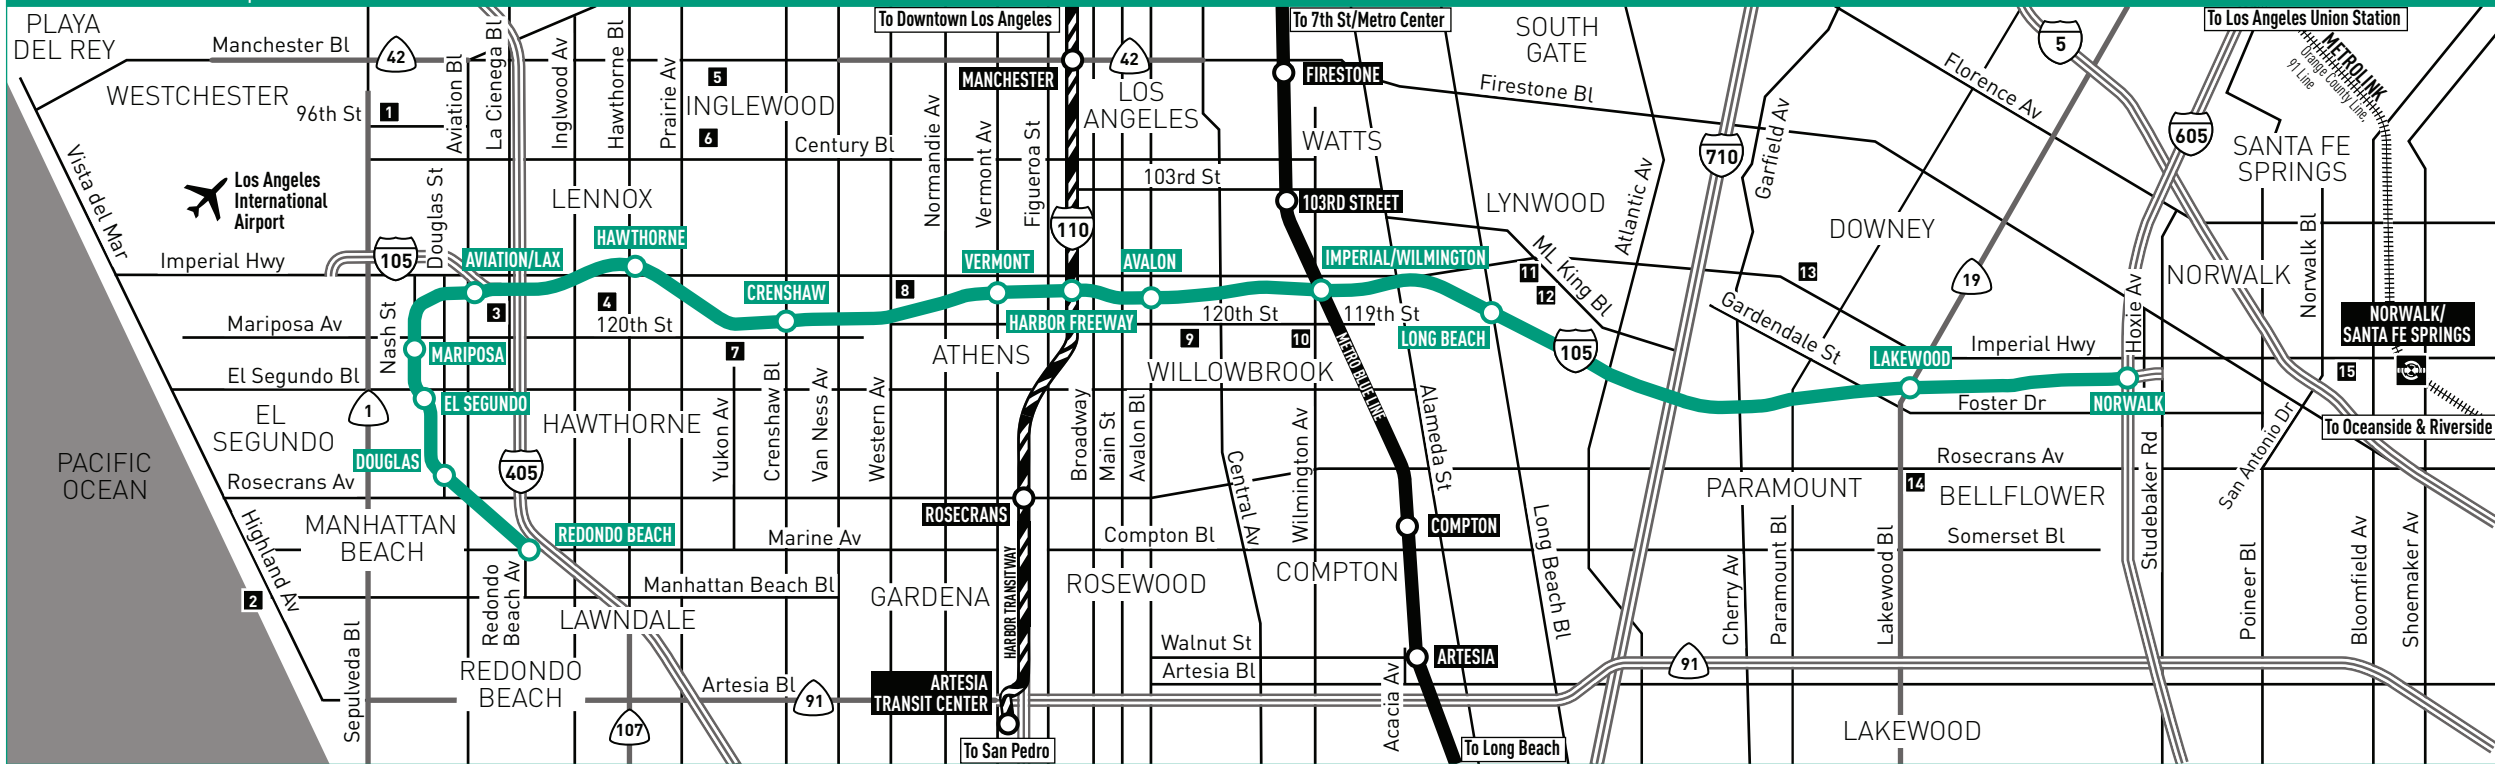

ROUTE MAP (All maps not to scale)

LEGEND

- Metro Green Line & station
- Metro Blue Line & Station
- Harbor Transitway & station
- Metrolink line & station
- Map note (see inset)
- Freeway

MAP NOTES

- 1** LAX City Bus Center
- 2** Manhattan Beach Pier
- 3** Airport Courthouse
- 4** Robert F. Kennedy Medical Center
- 5** Great Western Forum
- 6** Hollywood Park
- 7** Hawthorne Municipal Airport
- 8** LA Southwest College
- 9** Earvin Magic Johnson Recreation Area
- 10** King-Drew Medical Center
- 11** St. Francis Hospital
- 12** Lynwood Park
- 13** Rancho Los Amigos Hospital
- 14** Kaiser Permanente Hospital
- 15** LA County Hall of Records